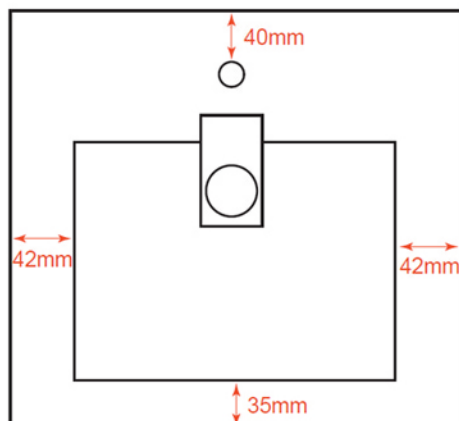

## Vasque 41 cm en céramique - SELAYAR

Vue dessous

Vue droite

Vue dessus

Ref : VA038CE

41 x 41 x H 18 cm

noUéaqua

The logo for noUéaqua, featuring the brand name in a stylized font with a blue underline. To the right of the underline is a small icon of a bathtub.