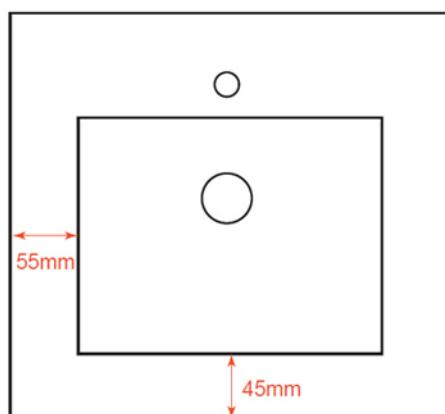

## Vasque 41 cm en céramique - SELAYAR

Vue dessous

Vue droite

Vue dessus

Ref : VA038CE

41 x 41 x H 18 cm

noUéaqua

The logo for noUéaqua, featuring the brand name in a stylized font with a blue underline. To the right of the underline is a small icon of a bathtub.