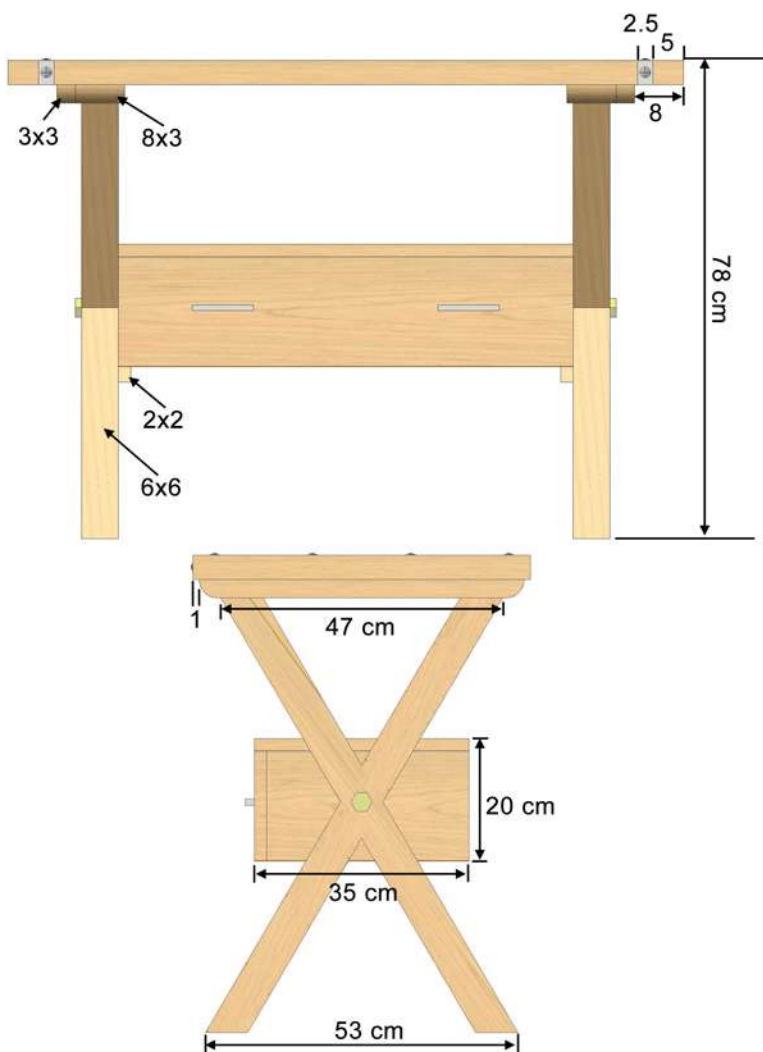

Ambiance Authentique - Collection Empreinte

Table Authentique 110 cm en Teck recyclé

Ref : EM06TA110

L 110 x P 55 x H 78 cm

noUéaqua

The logo for noUéaqua is written in a stylized, lowercase font. Below the text is a horizontal line that ends in a small bathtub icon.