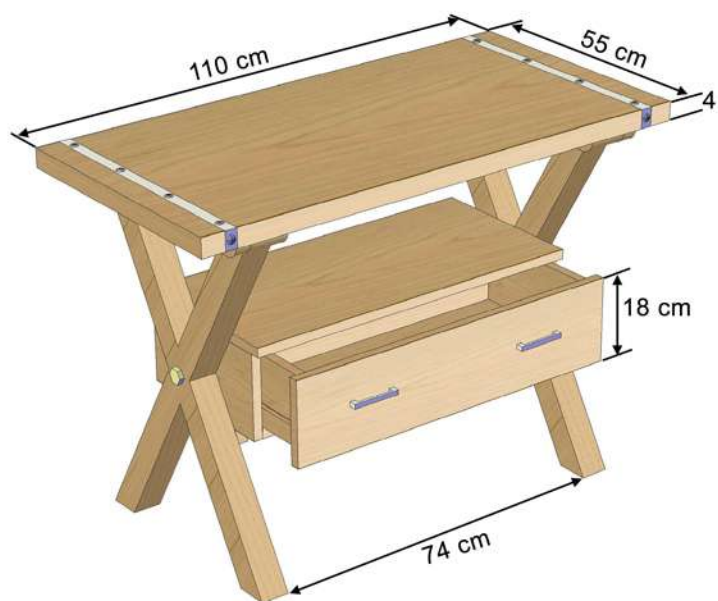

Ambiance Authentique - Collection Empreinte

Table Authentique 110 cm en Teck recyclé

Ref : EM06TA110

L 110 x P 55 x H 78 cm

noUéaqua

The logo for noUéaqua is written in a stylized, lowercase font. Below the text is a horizontal line that ends in a small bathtub icon.